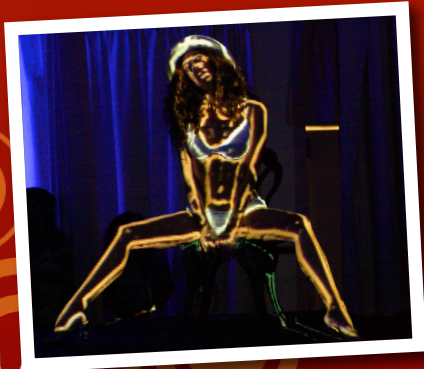

Before

After

PaintScaping Tell Me More

What is Spatial Augmented Reality?

This is the term for adding computer-generated effects to the existing real world.

What makes PaintScaping unique?

Using our patented system we take existing features of the environment – from windows, to tree trunks, to the human body – and add virtual effects to those features. It’s a revolutionary merging of the real and virtual worlds.

Need more info?

www.PaintScaping.com

818-716-8762

You won't believe your eyes.

- Children wave to virtual elves climbing a real building and, in moments, the elves transform it into a winter wonderland.
- A live model becomes a living painting.
- The exterior of an auditorium lights up like a Las Vegas casino.
- Bolts of electricity flash across a haunted house as transparent ghosts prowl.
- A private residence makes a statement with its rock ‘n roll lighting.