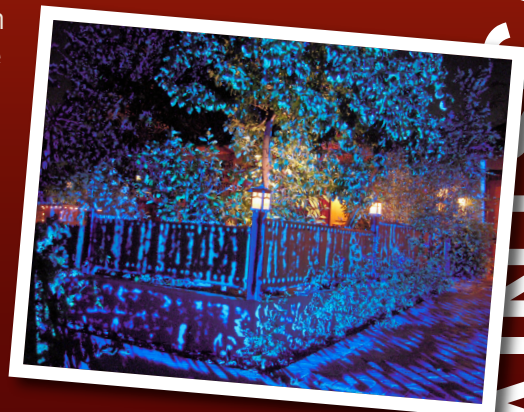

Need more info?

www.PaintScaping.com

818-716-8762

You won't believe your eyes.

- Children wave to virtual elves climbing a real building and, in moments, the elves transform it into a winter wonderland.
- A live model becomes a living painting.
- The exterior of an auditorium lights up like a Las Vegas casino.
- Bolts of electricity flash across a haunted house as transparent ghosts prowl.
- A private residence makes a statement with its rock ‘n roll lighting.

This is PaintScaping.

Our patented system creates effects that are so seamless, it’s impossible to tell where the real world ends and the virtual world begins. Call for a demo. You may just find yourself waving at virtual elves!